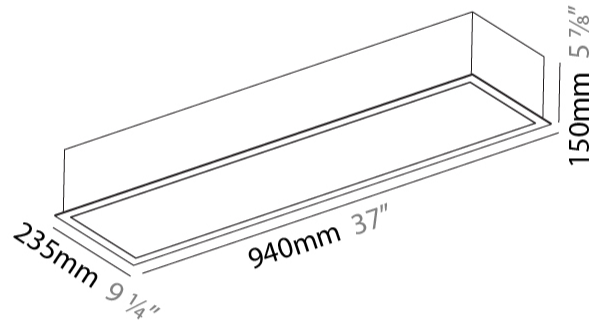

GENERAL

Series: Pi2
Subseries: Pi2 Whiteline
Brand: Prolicht
Division: Architectural
Mounting Type: Recessed
Mounting Location: Ceiling
Subcategory: Ambient

PHYSICAL

Shape: Rectangle
Length (mm): 940
Length (in): 37
Width (mm): 235
Width (in): 9 1/4
Depth (mm): 150
Depth (in): 5 7/8
Ceiling Thickness (mm): 10 / 12.5 / 15 / 25
Ceiling Thickness (in): 3/8 or 1/2 or 9/16 or 1
Min. Recessing Depth (mm): 160
Min. Recessing Depth (in): 6 5/16
Light Distribution: Direct
Weight (kg): 6.31
Weight (lbs): 13.88
Diffuser: PMMA - Opal or Micro-Prism
Fixture Finish: SSR / BKV / CWI / CRY / HAB / LAG / UFT / ITA / RUA / RUR / MIC / FTG / MYG / TWT / LOD / PUS / FRO / FUP / KIA / POP / BLS / SPG / MEY / GOH / GUM / CHC / COM / ABZ / JAG / OBR / MOS / ROR
Fixture Material: Aluminum
Cut-out Measurements: 925mm / 36 7/16" x 220mm / 8 11/16"

ELECTRICAL

Lamp Type: LED (Zhaga Standard)
Total Output Wattage (W): 29
Dimming: Tri-Mode (Non-Dimming and Phase Dimming (120Vac only) and 0-10V Dimming)
Driver Included: Yes
Driver Location: Integrated
Driver Type: Constant Current - Universal
Driver Class: Class 2
Input Voltage (V): 120 - 277
Constant Current (MA): 500

LED

Color Temperature (°K): 3000 / 3500 / 4000
Max. Delivered Lumen (lm): 2140 / 2303 / 2350
CRI: >80 CRI
Efficiency (%): 0.53
Lamp Life (hrs): 50000

OPTICAL

RATINGS AND CERTIFICATIONS

Certified By: Certified for North American Standards
IP rating: IP20