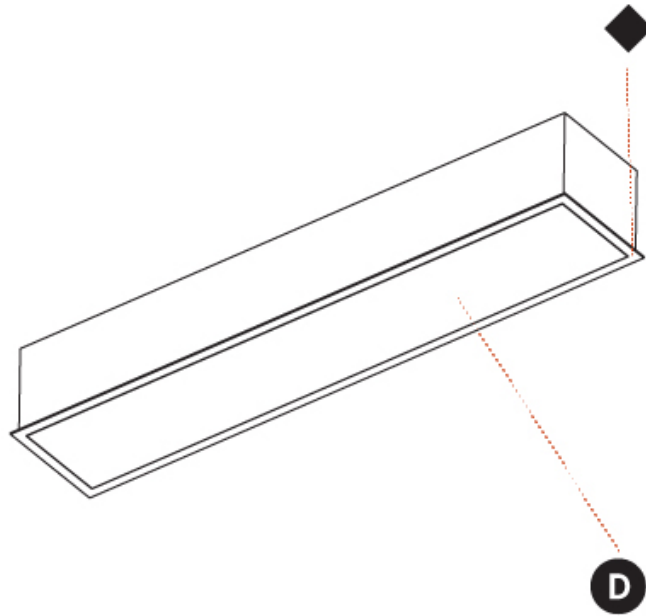

PI2 WHITELINE RECESSED

A37557-

PROJECT _____

TYPE _____

SPECIFIER _____

QUANTITY _____

DATE _____